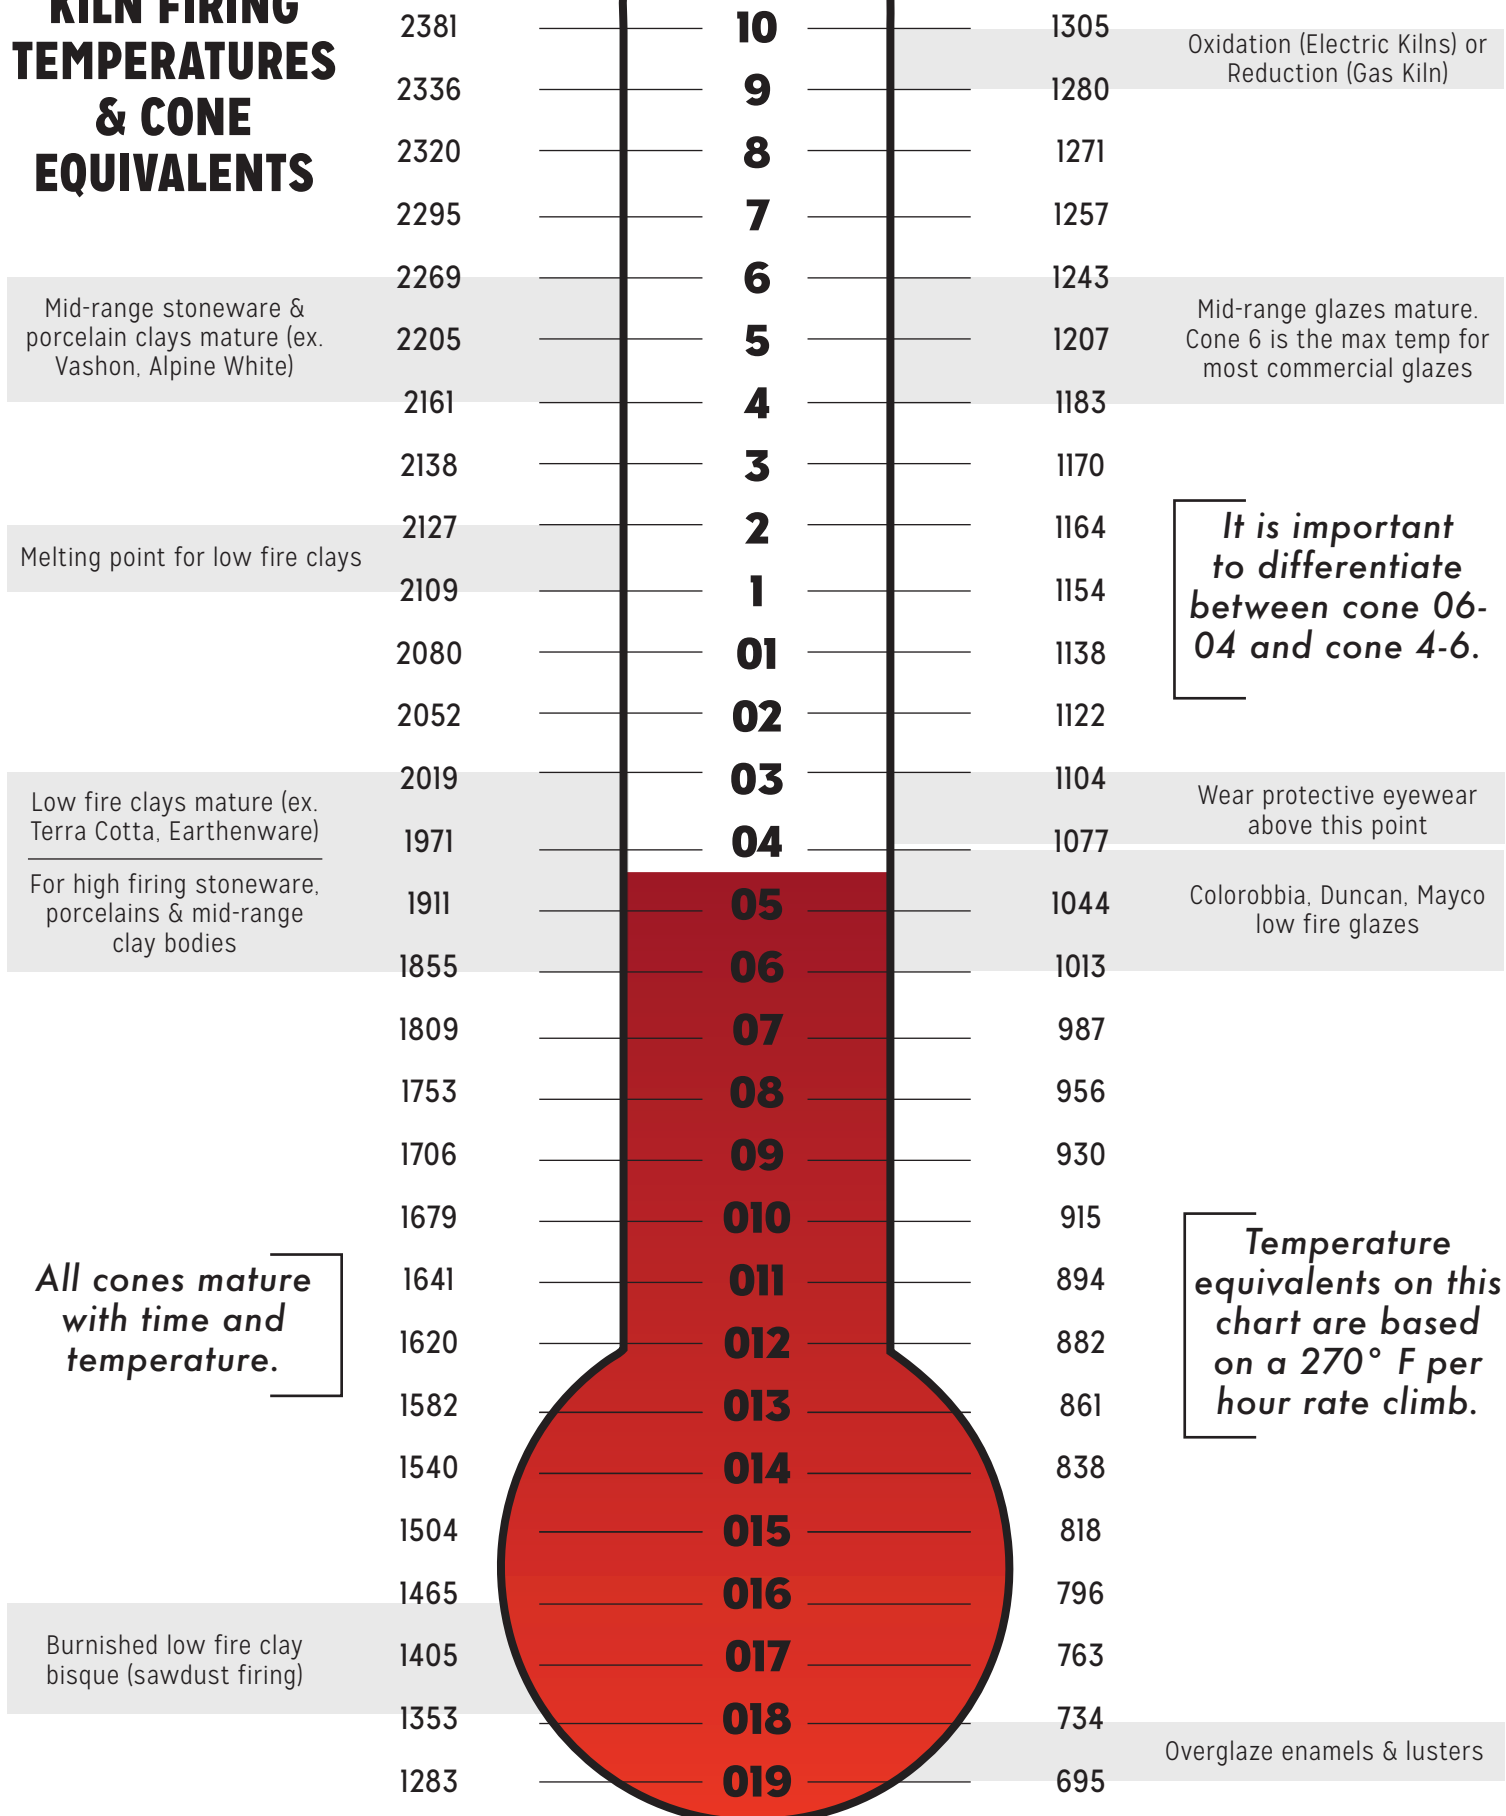

KILN FIRING TEMPERATURES & CONE EQUIVALENTS

DEGREES FAHRENHEIT

CONE

DEGREES CELSIUS

It is important to differentiate between cone 06-04 and cone 4-6.

All cones mature with time and temperature.

Temperature equivalents on this chart are based on a 270° F per hour rate climb.